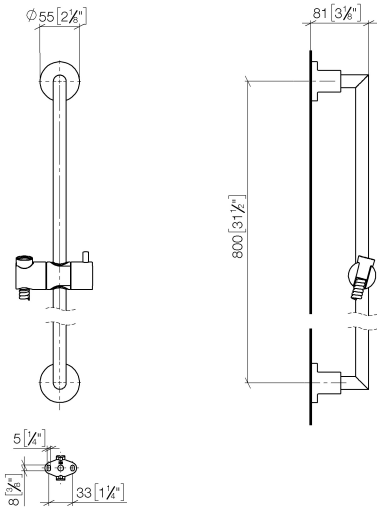

ST 050 203 1892

- slide bar
- Pipe diameter 18 mm
- rosettes Ø 55 mm
- gauge 800 mm
- metal shower hose 1750mm with integrated anti-twist protection
- shower hose connector 3/8"
- Three or five settings: COMPACT RAIN, COMPACT SOFT FLOW, COMPACT AQUAPRESSURE FLOW, max. flow rate 15 l/min (at 3 bar)
- Function from: 7 l/min
- spray head Ø 100mm

No.	Item Number	Name	Quantity used	Delivery time
1	09 23 01 039 90	sieve	1	2

ST 050 203 1892

- slide bar
- Pipe diameter 18 mm
- rosettes Ø 55 mm
- gauge 800 mm
- metal shower hose 1750mm with integrated anti-twist protection
- shower hose connector 3/8"

TARA Shower set - Brushed Champagne (22kt Gold)

TARA

ST 050 203 1892

ST 050 203 1892

mm [inches]

ST 050 203 1892

Parts for other finishes can be found here: [Chrome](#)

Spare parts list

No.	Item Number	Name	Quantity used	Delivery time
1	05 17 20 739 00 90	fixing set	2	2
2	09 30 30 071 90	screw	2	2
3	09 30 11 046 90	disc	2	2
4	08 17 89 505-46	holder	2	30
5	04 31 11 113 00 90	pin	2	2
6	05 28 22 590 00-46	bar	1	30
7	12 580 970-46	Slide unit - Brushed Champagne (22kt Gold)	1	30
8	28 322 970-46	Metal shower hose 1/2" x 3/8" x 1750 mm - Brushed Champagne (22kt Gold)	1	30