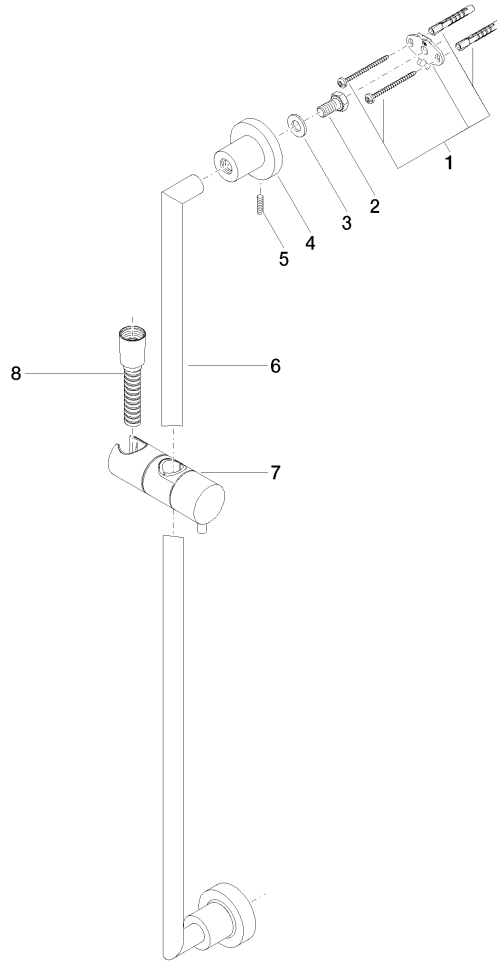

ST 050 203 1892

- slide bar
- Pipe diameter 18 mm
- rosettes Ø 55 mm
- gauge 800 mm
- metal shower hose 1750mm with integrated anti-twist protection
- shower hose connector 3/8"
- Three or five settings: COMPACT RAIN, COMPACT SOFT FLOW, COMPACT AQUAPRESSURE FLOW, max. flow rate 15 l/min (at 3 bar)
- Function from: 7 l/min
- spray head Ø 100mm

No.	Item Number	Name	Quantity used	Delivery time
1	09 23 01 039 90	sieve	1	2

ST 050 203 1892

- slide bar
- Pipe diameter 18 mm
- rosettes Ø 55 mm
- gauge 800 mm
- metal shower hose 1750mm with integrated anti-twist protection
- shower hose connector 3/8"

TARA Shower set - Brushed Champagne (22kt Gold)

TARA

ST 050 203 1892

ST 050 203 1892

mm [inches]

ST 050 203 1892

Parts for other finishes can be found here: [Chrome](#)

Spare parts list

No.	Item Number	Name	Quantity used	Delivery time
1	05 17 20 739 00 90	fixing set	2	2
2	09 30 30 071 90	screw	2	2
3	09 30 11 046 90	disc	2	2
4	08 17 89 505-46	holder	2	30
5	04 31 11 113 00 90	pin	2	2
6	05 28 22 590 00-46	bar	1	30
7	12 580 970-46	Slide unit - Brushed Champagne (22kt Gold)	1	30
8	28 322 970-46	Metal shower hose 1/2" x 3/8" x 1750 mm - Brushed Champagne (22kt Gold)	1	30