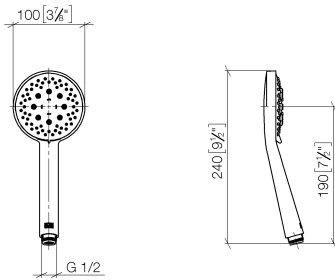

ST 050 203 1892

- slide bar
- Pipe diameter 18 mm
- rosettes Ø 55 mm
- gauge 800 mm
- metal shower hose 1750mm with integrated anti-twist protection
- shower hose connector 3/8"
- Three or five settings: COMPACT RAIN, COMPACT SOFT FLOW, COMPACT AQUAPRESSURE FLOW, max. flow rate 15 l/min (at 3 bar)
- Function from: 7 l/min
- spray head Ø 100mm

- Three or five settings: COMPACT RAIN, COMPACT SOFT FLOW, COMPACT AQUAPRESSURE FLOW, max. flow rate 15 l/min (at 3 bar)
- with anti-scale system
- spray head Ø 100mm
- 1/2" connection
- WRAS 1704043
- Function from: 7 l/min

TARA Shower set - Brushed Champagne (22kt Gold)

TARA

ST 050 203 1892

TARA Shower set - Brushed Champagne (22kt Gold)

TARA

ST 050 203 1892

ST 050 203 1892

mm [inches]

No.	Item Number	Name	Quantity used	Delivery time
1	09 23 01 039 90	sieve	1	2

ST 050 203 1892

- slide bar
- Pipe diameter 18 mm
- rosettes Ø 55 mm
- gauge 800 mm
- metal shower hose 1750mm with integrated anti-twist protection
- shower hose connector 3/8"