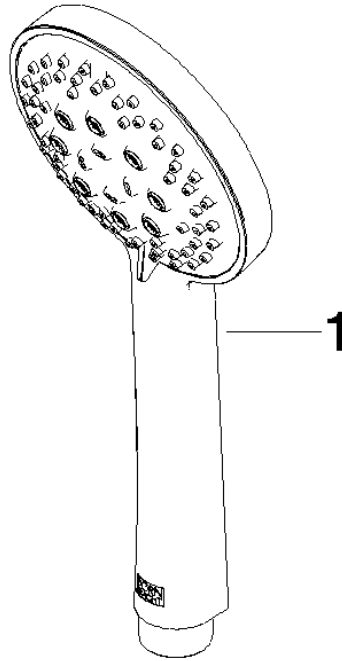

ST 050 203 1892

- slide bar
- Pipe diameter 18 mm
- rosettes Ø 55 mm
- gauge 800 mm
- metal shower hose 1750mm with integrated anti-twist protection
- shower hose connector 3/8"
- Three or five settings: COMPACT RAIN, COMPACT SOFT FLOW, COMPACT AQUAPRESSURE FLOW, max. flow rate 15 l/min (at 3 bar)
- Function from: 7 l/min
- spray head Ø 100mm

TARA Shower set - Brushed Champagne (22kt Gold)

TARA

ST 050 203 1892

TARA Shower set - Brushed Champagne (22kt Gold)

TARA

ST 050 203 1892

ST 050 203 1892

mm [inches]

Flow rate chart

Certificates

LGA_29984.

DVGW_DW-
6517DN0129.

WRAS_2210003.

ST 050 203 1892

Parts for other
finishes can be found
here: [Chrome](#)

Spare parts list

No.	Item Number	Name	Quantity used	Delivery time
1	09 23 01 039 90	sieve	1	2

ST 050 203 1892

- slide bar
- Pipe diameter 18 mm
- rosettes Ø 55 mm
- gauge 800 mm
- metal shower hose 1750mm with integrated anti-twist protection
- shower hose connector 3/8"